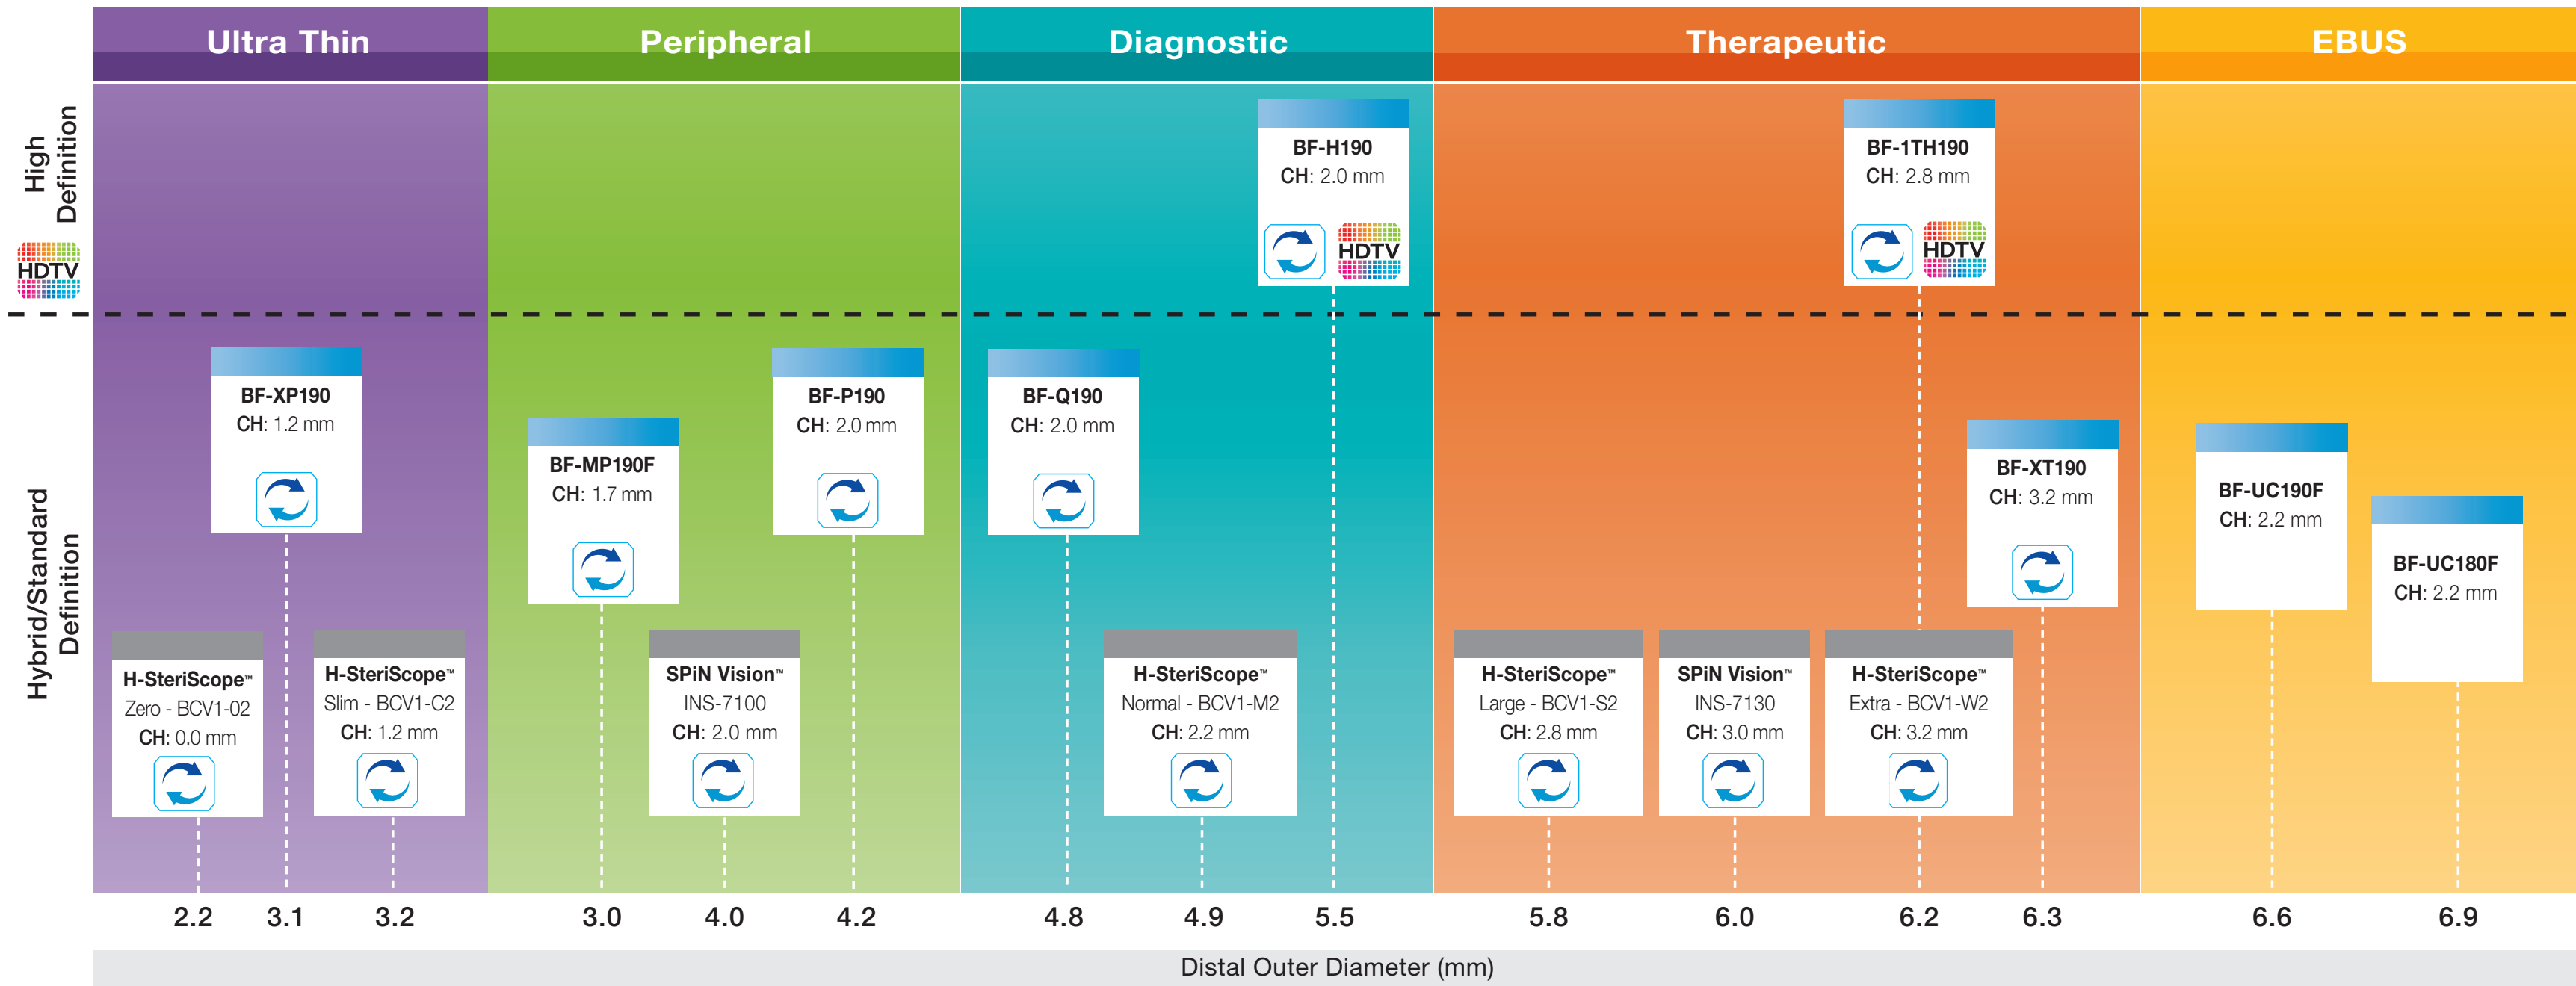

Bronchoscope Compatibility Chart

Reusable Bronchoscope
 Single-use Bronchoscope

CH Channel Size
 Rotary Function
 High Definition

Please refer to operation manuals for more detailed specification information.